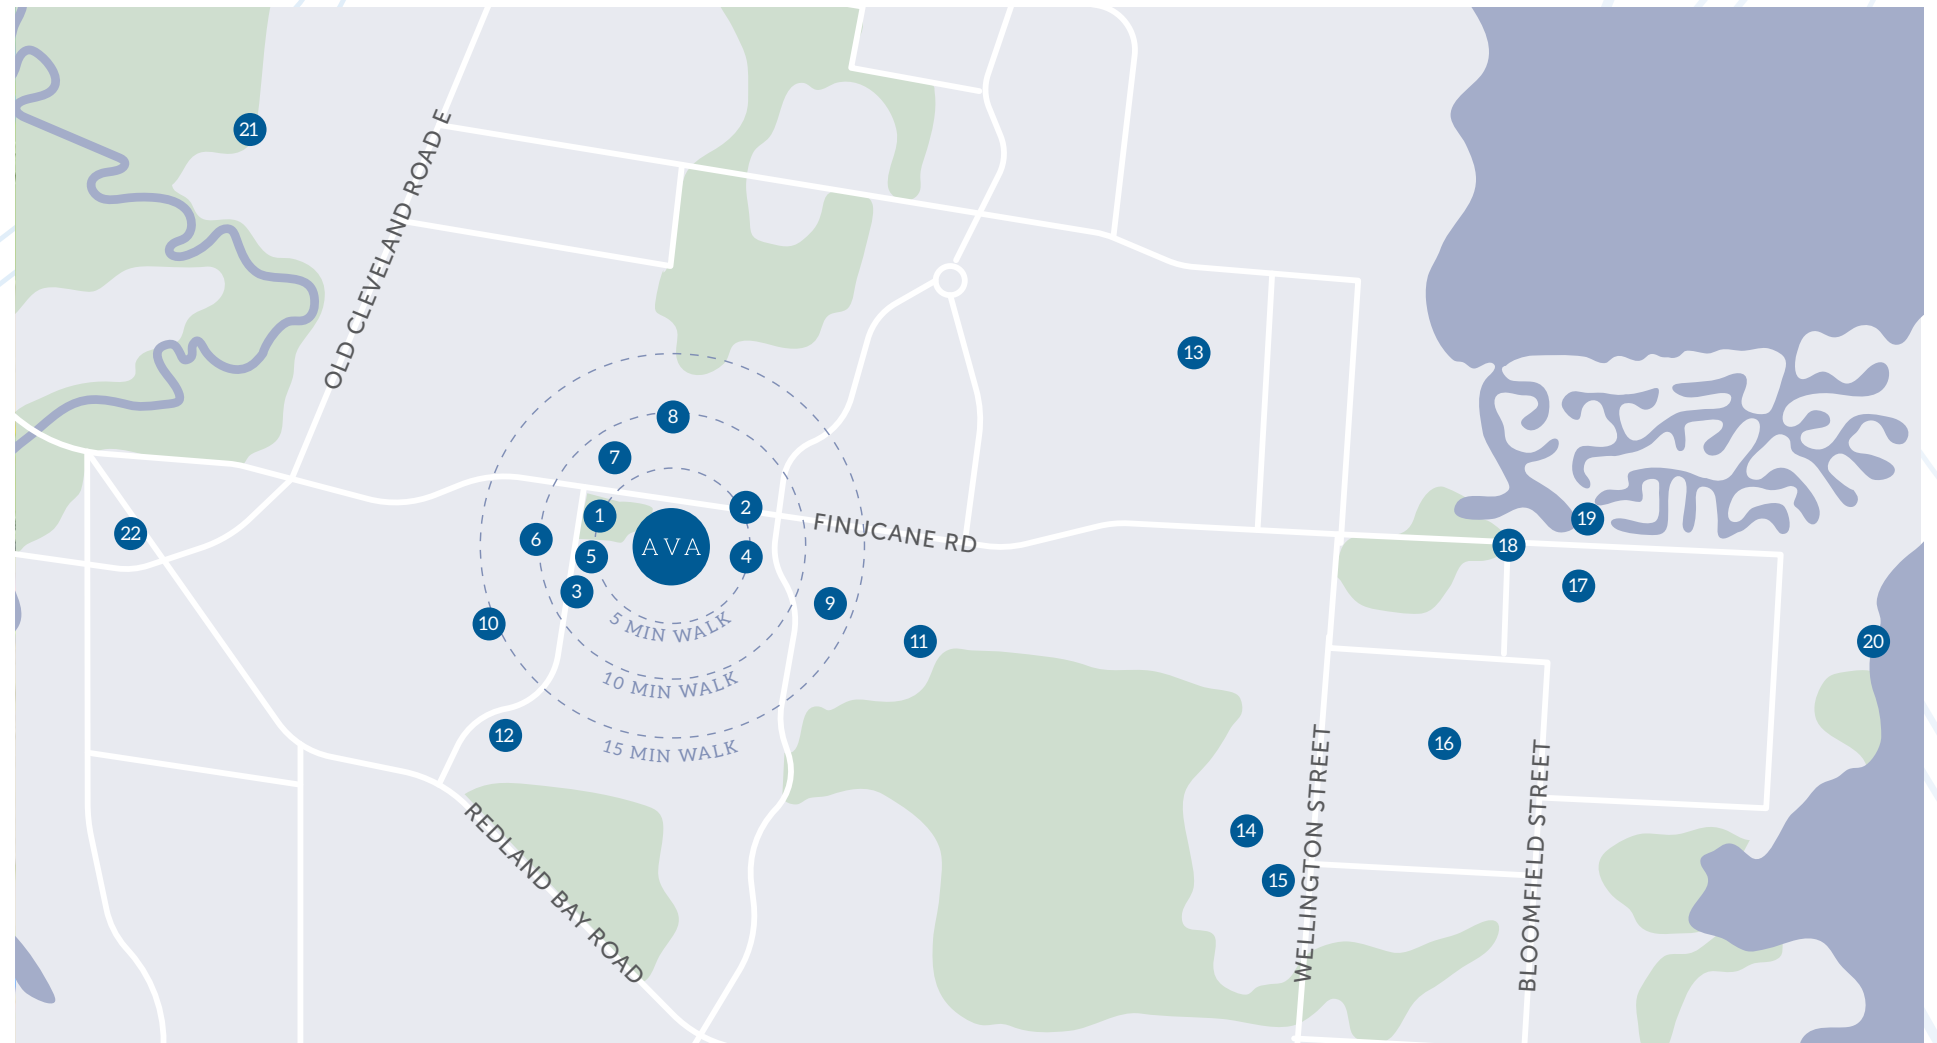

EDUCATION

- Under 5 min drive**
- Alexandra Hills State Primary School
- Cleveland District High School
- Ormiston College
- St Anthony Catholic Primary School
- Alexandra Hills State High School
- Childcare Bayside Community College Early Learning
- Vienna Woods State School
- Hilliard State School
- TAFE Queensland
- Redlands College
- Sheldon College

RETAIL & RESTAURANTS

- Under 5 min drive**
- Alexandra Hills Shopping Centre
- Aldi
- Under 10 min drive**
- Capalaba Park Shopping Centre
- Bunnings
- Raby Bay Marina and Restaurants

OUTDOOR & RECREATION

- Under 5 min drive**
- Alexandra Park Sports Field
(AFL Club, Netball fields and walking tracks)
- Valentine Road Park
(Bike Tracks, walking tracks, playground, dog off leash area, under cover picnic area)
- Ruby Holt Park – Redlands Ruby Union Club
- Windemere Road Park
(Gas BBQs, undercover picnic areas, off leash dog area, Basketball court, walking track, playground)
- Under 10 min drive**
- Stradbroke Ferry Terminal
(Direct access to Moreton and Stradbroke Islands)
- Raby Harbour Foreshore Park
- Old Cleveland Lighthouse
- Raby Bay Boulevard and Foreshore Parks

- | | |
|---|---|
| 1 KEITH SURRIDGE PARK | 12 WINDEMERE ROAD PARK |
| 2 BUS STOP | 13 ORMISTON COLLEGE |
| 3 BUS STOP | 14 CLEVELAND DISTRICT STATE HIGH SCHOOL |
| 4 ALEXANDRA HILLS SHOPPING CENTRE | 15 MATER PRIVATE HOSPITAL REDLAND HOSPITAL |
| 5 GOODLIFE HEALTH CLUB | 16 CLEVELAND SHOWGROUNDS |
| 6 ALEXANDRA HILLS SECONDARY STATE SCHOOL | 17 CLEVELAND CBD |
| 7 ST ANTHONY'S CATHOLIC PRIMARY SCHOOL | 18 CLEVELAND TRAIN STATION |
| 8 ALEXANDRA HILLS PRIMARY SCHOOL | 19 RABY BAY MARINA & RESTAURANTS |
| 9 VIENNA WOODS STATE SCHOOL | 20 TOONDAH HARBOUR FERRY TERMINAL |
| 10 TAFE QLD, ALEXANDRA HILLS | 21 HOWESTON GOLF COURSE |
| 11 BLUE CARE AGED CARE | 22 CAPALABA SHOPPING CENTRE |